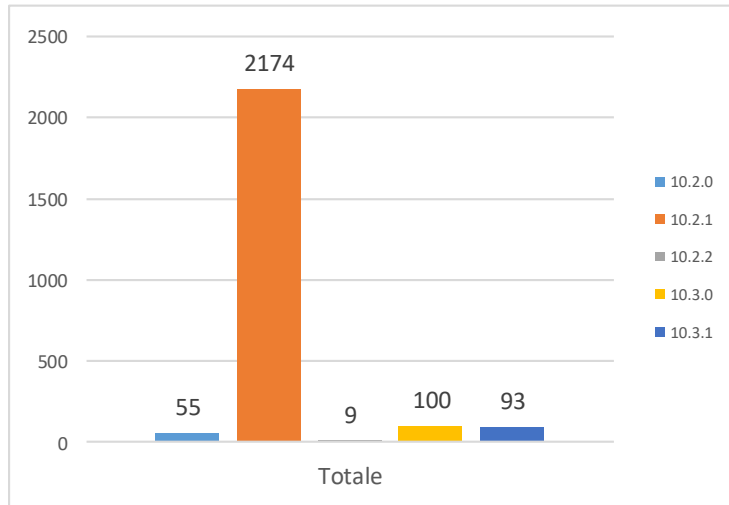

App Version Distribution of 2016

SUMMARY

In 2016, fortunately, the version 4.0.12.1 is the most diffuse. This helps to solve the problem quickly.

There are still some downloads of the version 2.1.0. This is caused because some carriers have not released the upgrade of the OS 10.3 for their clients.

OS diffusion:

2014

2015

2016