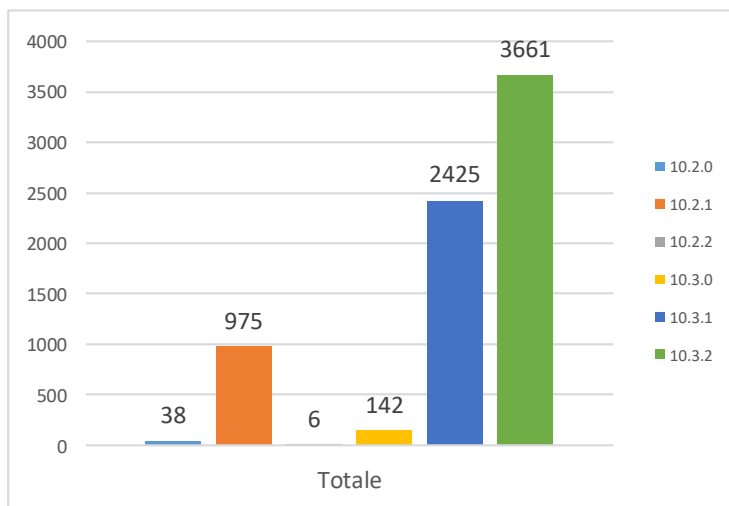

App Version Distribution of 2016

SUMMARY

In 2016, fortunately, the version 4.0.12.1 is the most diffuse. This helps to solve the problem quickly.

There are still some downloads of the version 2.1.0. This is caused because some carriers have not released the upgrade of the OS 10.3 for their clients.

OS diffusion:

2014

2015

2016