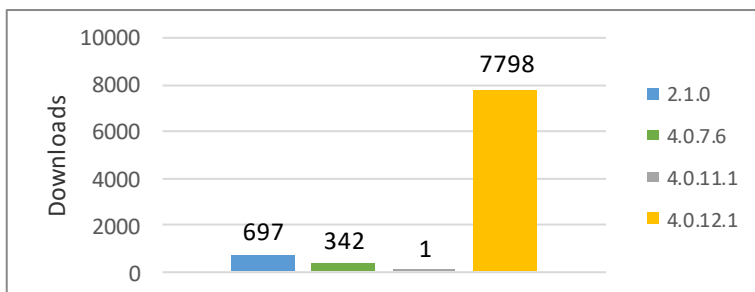

With the latest update are been introduced changes of the User Interface to improve the usability for devices with keyboard and its square display.

App Version Distribution of 2015

SUMMARY

In 2015 the version 3.0.6.1 isn't the most diffuse. There are also some downloads of the version 2.1.0. This version has a problem to obtain data from USGS server because USGS has changed API format. Only with an update to 3.0.3.3, the app solves this problem.

App Version Distribution of 2016

SUMMARY

In 2016, fortunately, the version 4.0.12.1 is the most diffuse. This helps to solve the problem quickly.

There are still some downloads of the version 2.1.0. This is caused because some carriers have not released the upgrade of the OS 10.3 for their clients.