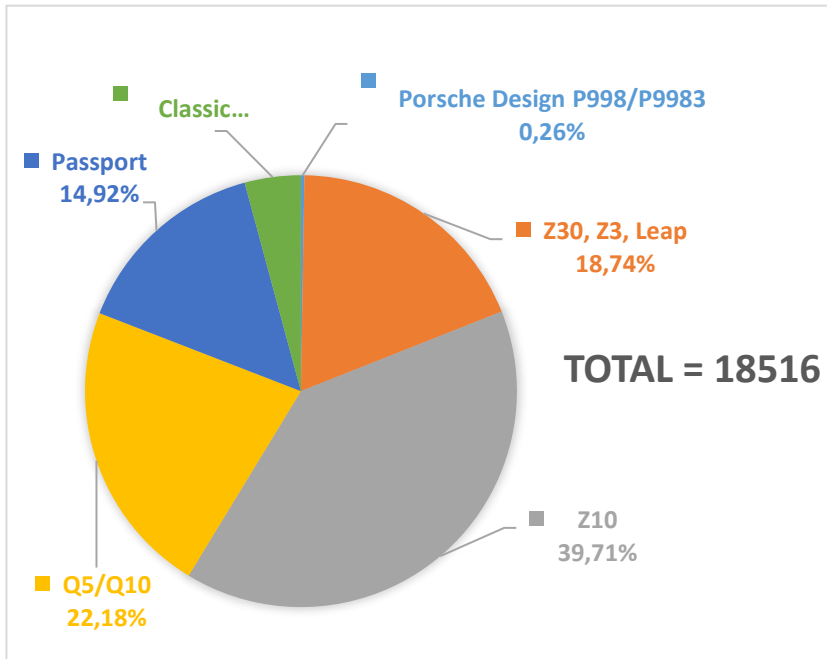

Device Model Distribution